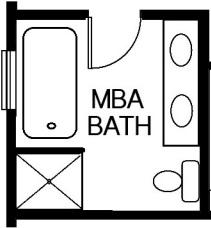

OPTION 1

OPTIONAL 5-PIECE MASTER BATHROOM LAYOUT #1 - \$3750

**INCLUDES: A FREESTANDING TUB,
SHIPLAP WAINSCOT AROUND TUB &
32" FULL SHOWER INSERT - NO
SHOWER DOOR**

OPTION 2

OPTIONAL 5-PIECE MASTER BATHROOM LAYOUT #2 - \$7050

**INCLUDES: A FREESTANDING TUB,
SHIPLAP WAINSCOT AROUND TUB, A
48" SHOWER WITH A 1/2 WALL
BETWEEN SHOWER & TUB THAT HAS
STANDARD 12"X12" TILE ON THE
WALLS, A GLASS PARTITION ON THE
1/2 WALL AND A CUSTOM GLASS
SHOWER DOOR.**