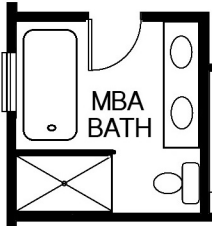

OPTION 1

OPTIONAL 5-PIECE MASTER BATHROOM LAYOUT #1 - \$3750

**INCLUDES: A FREESTANDING TUB,
SHIPLAP WAINSCOT AROUND TUB &
32" FULL SHOWER INSERT - NO
SHOWER DOOR**

OPTION 2

OPTIONAL 5-PIECE MASTER BATHROOM LAYOUT #2 - \$7050

**INCLUDES: A FREESTANDING TUB,
SHIPLAP WAINSCOT AROUND TUB, A
48" SHOWER WITH A 1/2 WALL
BETWEEN SHOWER & TUB THAT HAS
STANDARD 12"X12" TILE ON THE
WALLS, A GLASS PARTITION ON THE
1/2 WALL AND A CUSTOM GLASS
SHOWER DOOR.**